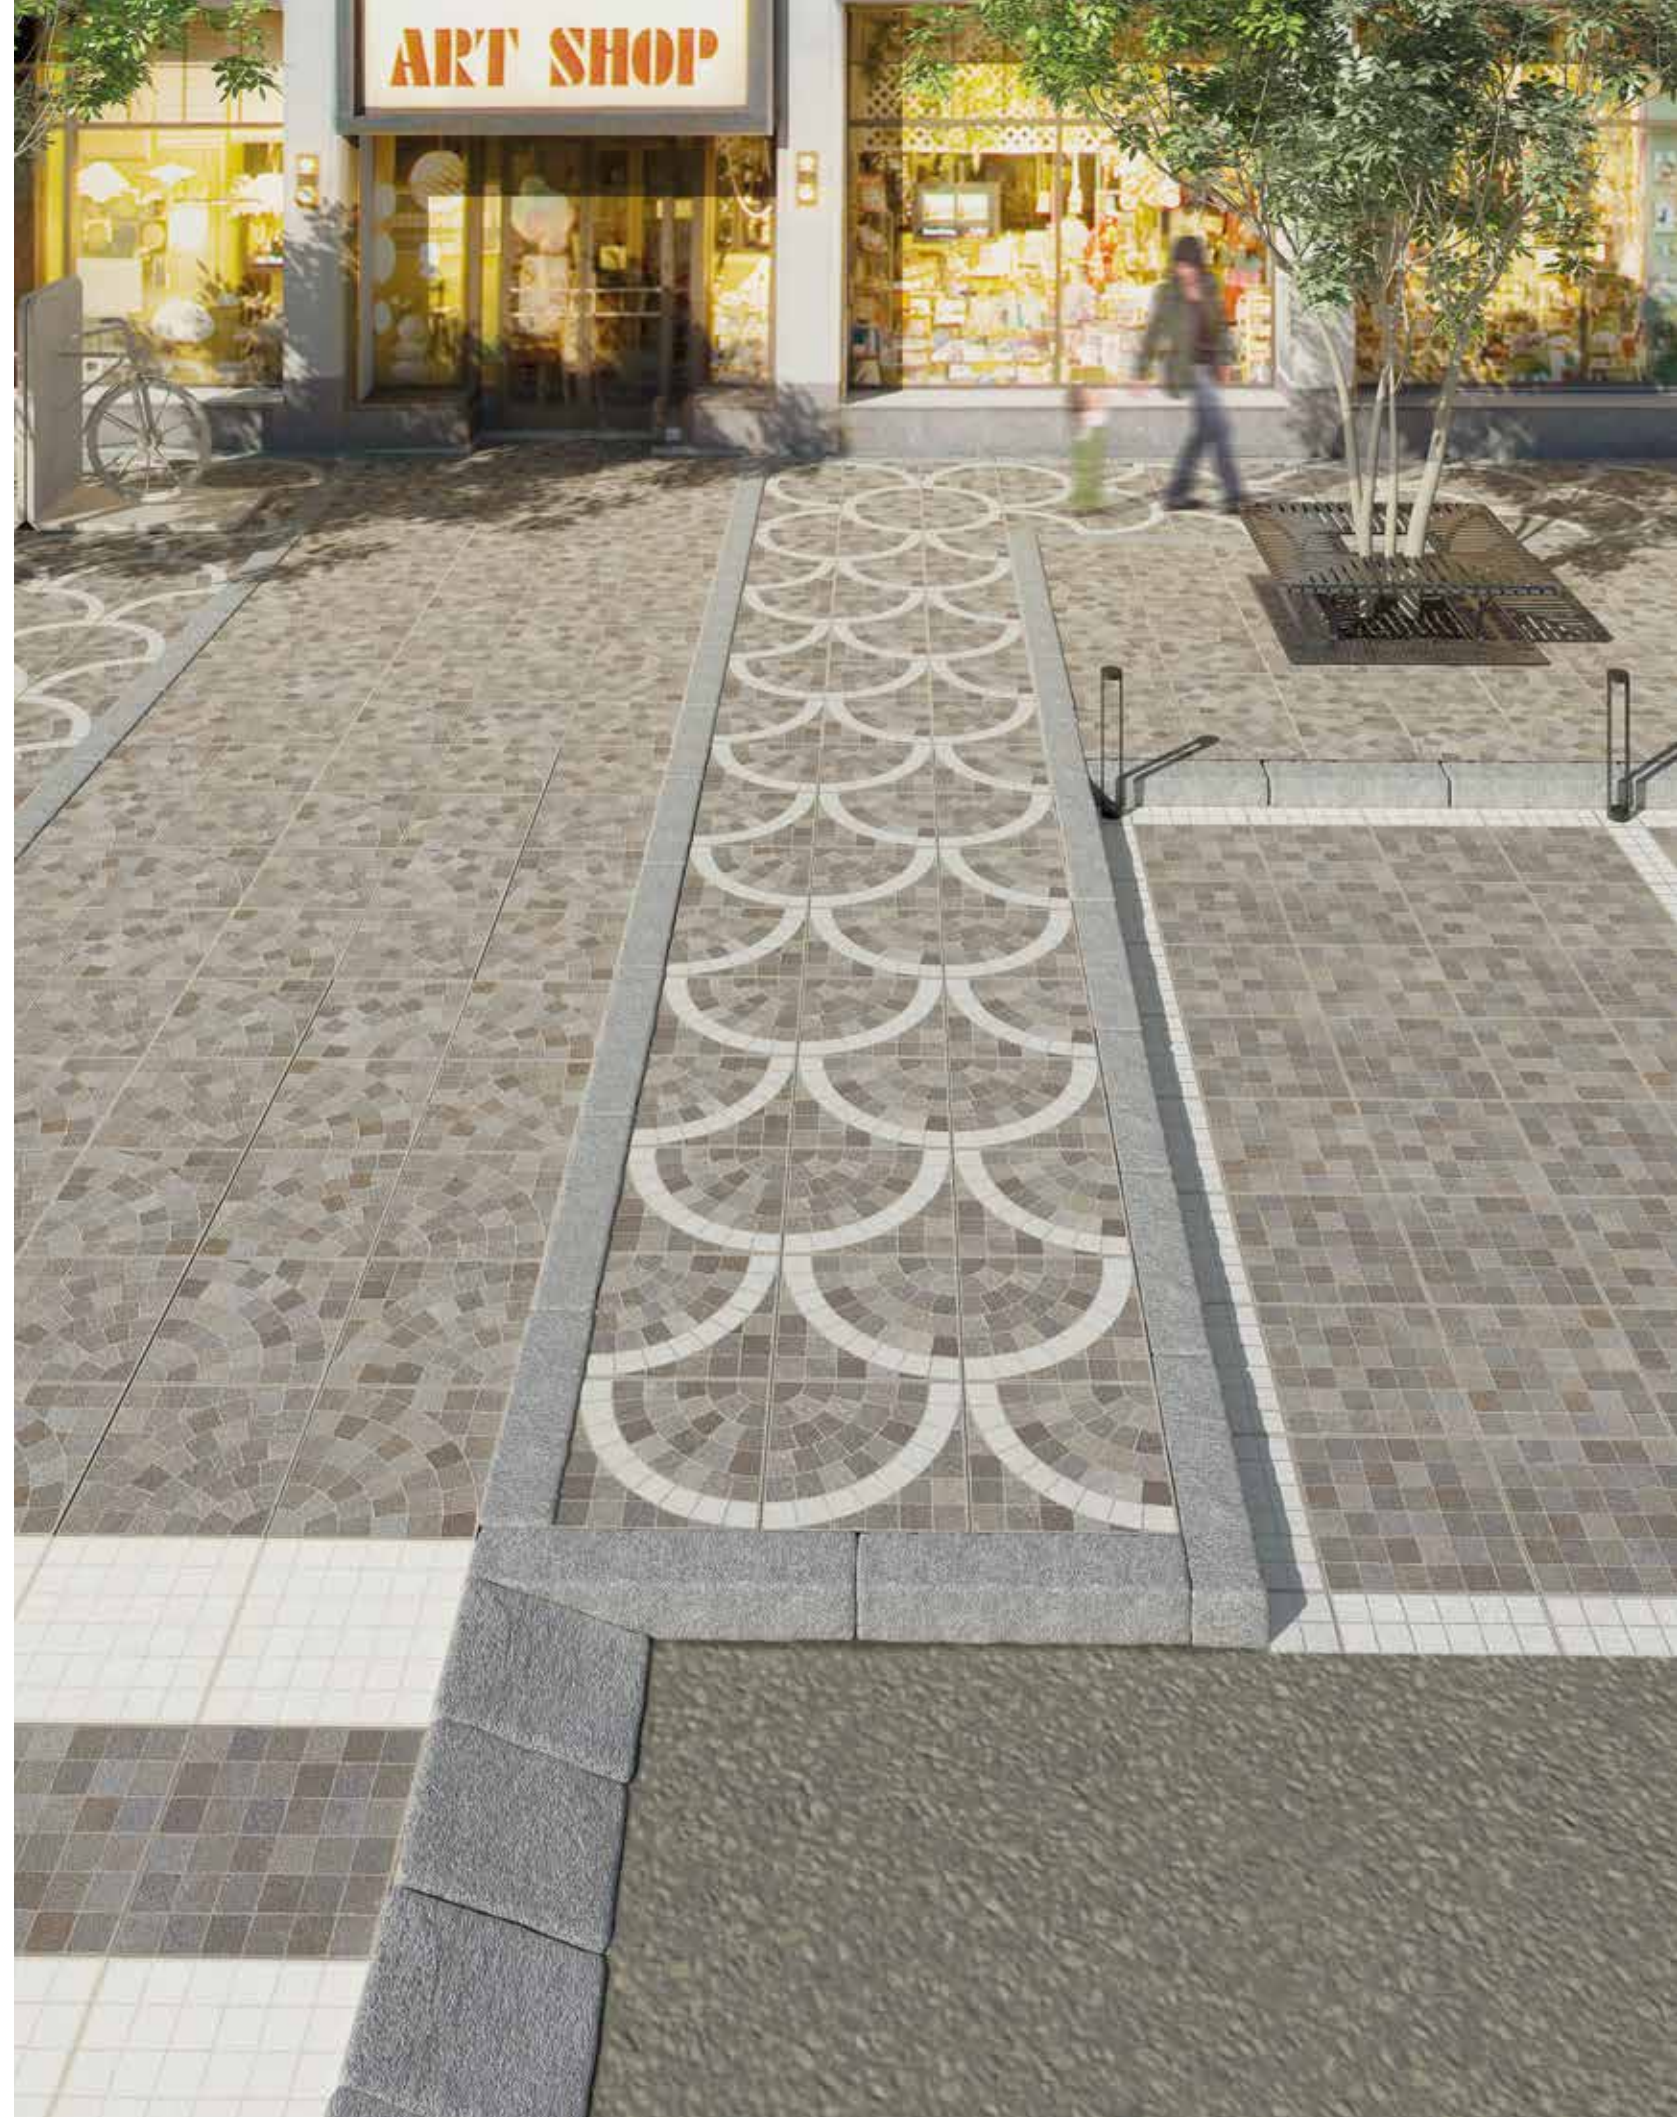

GRES PORCELLANATO A IMPASTO COLORATO
FULL BODY COLOURED PORCELAIN STONWARE - GRÈS PORCELAINÉ A PÂTE COLORÉE
DURCHGEFÄRBTES FEINSTEINZEUG - GRES PORCELANICO DE PASTA COLORADA
КЕРАМОГРАНИТ ИЗ ЦВЕТНОЙ СМЕСИ

EMILIA

H20
COLLECTION

Emilia, prende il nome dall'antica Via Emilia fondata più di 2000 anni fa dal console romano Marco Emilio Lepido, ed è il risultato dell'unione tra gres porcellanato spessorato, la classica forma del blocchetto e le varietà di colori ed effetti micacei della quarzite. Come suggerisce l'origine del nome, è una serie di particolare rilevanza: caratteristiche tecniche elevate, carrabilità e ingelività la rendono ideale per molteplici usi, mentre gli effetti cromatici che risplendono alla luce del sole donano a questo effetto pietra un'inconfondibile bellezza.

Emilia, takes its name from the ancient Via Emilia founded more than 2000 years ago by the Roman consul Marco Emilio Lepido, and is the result of the union between thick porcelain stoneware, the classic shape of the block and the variety of colors and micaceous effects of the quartzite . As the origin of the name suggests, is a series of particular relevance: high technical characteristics, driveability and frost resistance make it ideal for multiple uses, while the chromatic effects that shine in the sunlight give this stone effect an unmistakable beauty.

14 60X60

GRAFICHE DIVERSE
DIFFERENT PATTERNS
DIFFÉRENTS MOTIFS
VERSCHIEDENE MUSTER
РАЗЛИЧНЫЕ УЗОРЫ

60X60 rett.
24"X48" rect.

h20