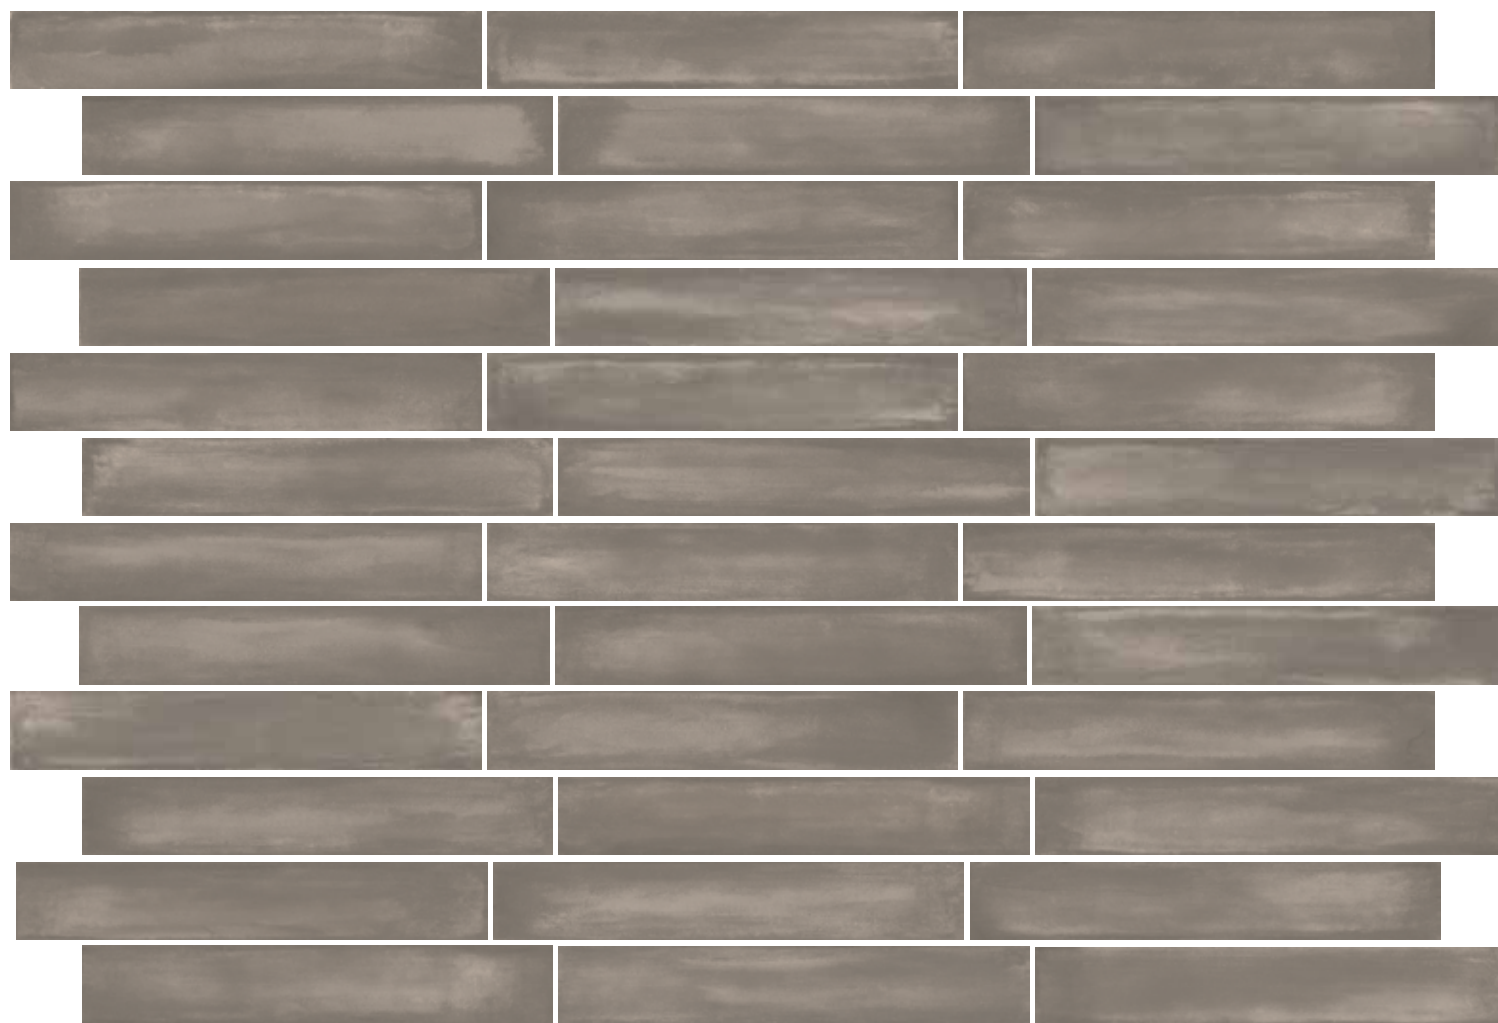

36 6,1X37

GRAFICHE DIVERSE
DIFFERENT PATTERNS
DIFFÉRENTS MOTIFS
VERSCHIEDENE MUSTER
РАЗЛИЧНЫЕ УЗОРЫ

BRUNO
TORTORA
SABBIA
GRIGIO
GHIACCIO

KG/M²
PZ/BOX
M²/BOX
BOX/PALLET
M²/PALLET
KG/PALLET
€ < 1PALLET
€ ≥ 1PALLET

6,1x37
(2 2/5"x14 1/2")

J88171
J88175
J88174
J88173
J88172

Contributo spese imballo € 10,00/pal (netto) - Packing charges € 10,00/pal (net)

20,22
38
0,86
60
51,60
1043,7
55,70/m²
46,40/m²

0.15%

GA - GHA - GLA

OK

> 35 N/MM²

6

5

CLASSE IV
(BRUNO, TORTORA)

CLASSE V

SCOF (ASTM) : DRY 0.75 - WET 0.69
DCOF: WET 0.48
PENDULUM: DRY 50 - WET 28

PIASTRELLA CON
LEGGERA VARIAZIONE
DI TONO E GRAFICA

Tiles with slight shade and aspect variation
Carreaux avec faible différence de nuance et structure
Fliesen mit leicht unterschiedlichen Tonalitäten und Muster
Плитка с легким изменением оттенка и рисунка