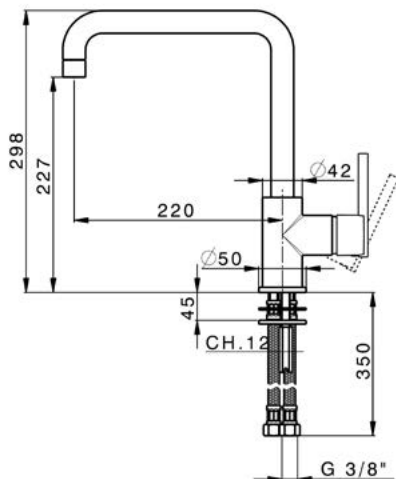

CY 00253 5 2 |

EcoSTOP + ENERGYSAVE

CY 00053 5 2 |

EcoSTOP + ENERGYSAVE